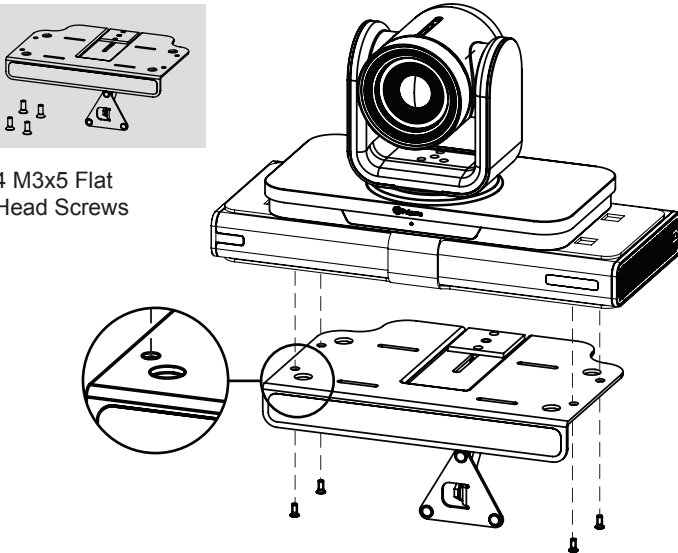

Set Up the Polycom® EagleEye™ Shelf Mounting Bracket for Polycom® RealPresence® Group 300/500

Mount on a Flat Panel

www.polycom.com

© 2014, Polycom, Inc. All rights reserved. POLYCOM® and the names and marks associated with Polycom's products are trademarks and/or service marks of Polycom, Inc. and are registered and/or common law marks in the United States and various other countries. No portion hereof may be reproduced or transmitted in any form or by any means, for any purpose other than the recipient's personal use, without the express written permission of Polycom.

1725-65503-002/A

Mount on a Wall

4 M3x5 Flat
Head Screws