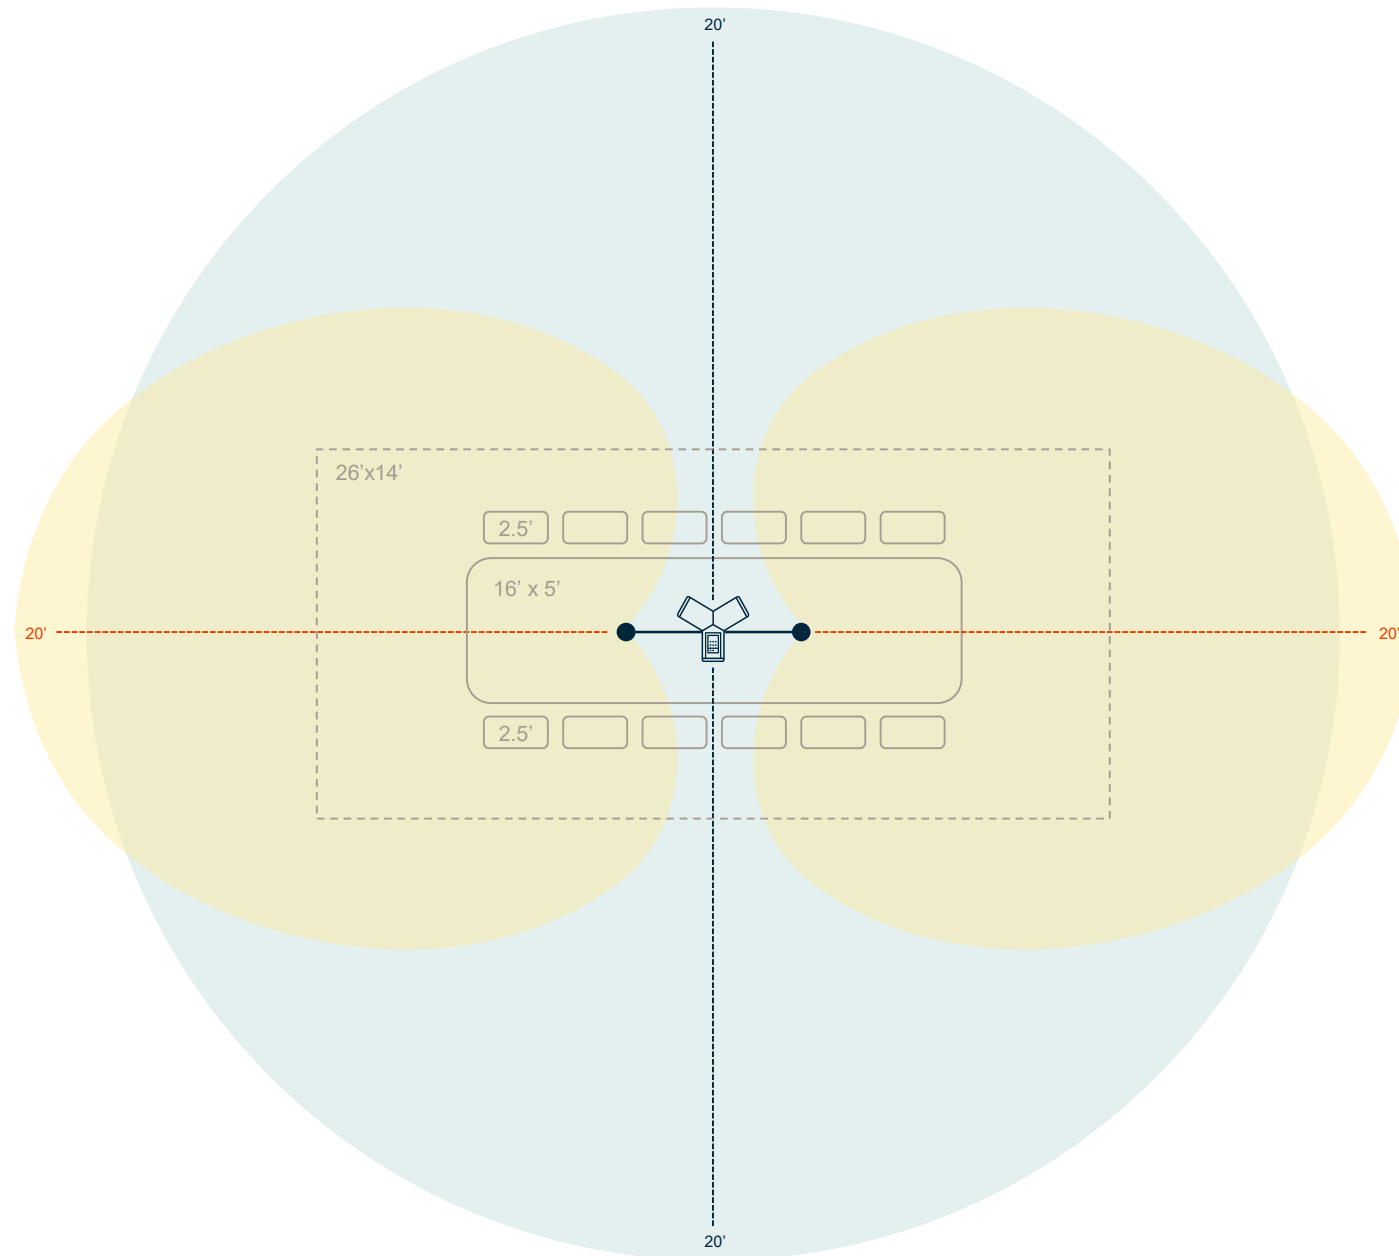

MEDIUM ROOM — TEAMS

KEY

- Trio C60
- EX microphones

CONFERENCE ROOM	NUMBER OF PEOPLE
Medium	6-12
ROOM DIMENSIONS	TABLE DIMENSIONS
16' x 14'	10' x 4'
PRODUCT RECOMMENDATIONS	MIC PICK UP RANGE
Trio C60 — TEAMS	Up to 20'
	<ul style="list-style-type: none"> Add expansion microphones for additional 20' (cable length is 7')

Note: area of microphone coverage simplified for illustrative purposes; actual coverage may differ

LARGE ROOM

KEY

- Trio 8800 / Trio C60 Daisy-chain (up to 3)
- EX microphones

CONFERENCE ROOM	NUMBER OF PEOPLE
Large	9-14
ROOM DIMENSIONS	TABLE DIMENSIONS
26' x 14"	Rectangle 16' x 5"
PRODUCT RECOMMENDATIONS	MIC PICK UP RANGE
Trio 8800 / Trio C60	6.1m / 20'
	<ul style="list-style-type: none"> Up to 20' for conference phone Exp mics have 7' cables then provides 20' mic pick up

Note: area of microphone coverage simplified for illustrative purposes; actual coverage may differ

EXTRA LARGE ROOM

KEY

 Trio C60 Daisy-chain (up to 3)

 EX microphones

CONFERENCE ROOM	NUMBER OF PEOPLE
Extra Large	15-20
ROOM DIMENSIONS	TABLE DIMENSIONS
35'x35'	Rectangle 24'x 8'
PRODUCT RECOMMENDATIONS	MIC PICK UP RANGE
Trio C60 Daisy Chain	Up to 20' for both conference phones
	Add expansion mics for additional 20' on either side (7' cables)

Note: area of microphone coverage simplified for illustrative purposes; actual coverage may differ

TRAINING ROOM 2

KEY

-  Trio 8800 / Trio C60 Daisy-chain (up to 3)
-  EX microphones

CONFERENCE ROOM	NUMBER OF PEOPLE
Training Room	20-40+
ROOM DIMENSIONS	TABLE DIMENSIONS
30'x30'	(U-shaped) 16' x 4' 16' x 4' 12' x 4'
PRODUCT RECOMMENDATIONS	MIC PICK UP RANGE
Trio C60 or Trio 8800 daisy chain and expansion mics in on the middle table	Up to 20' for both conference phones
	Add expansion mics for additional 20' on either side (7' cables)