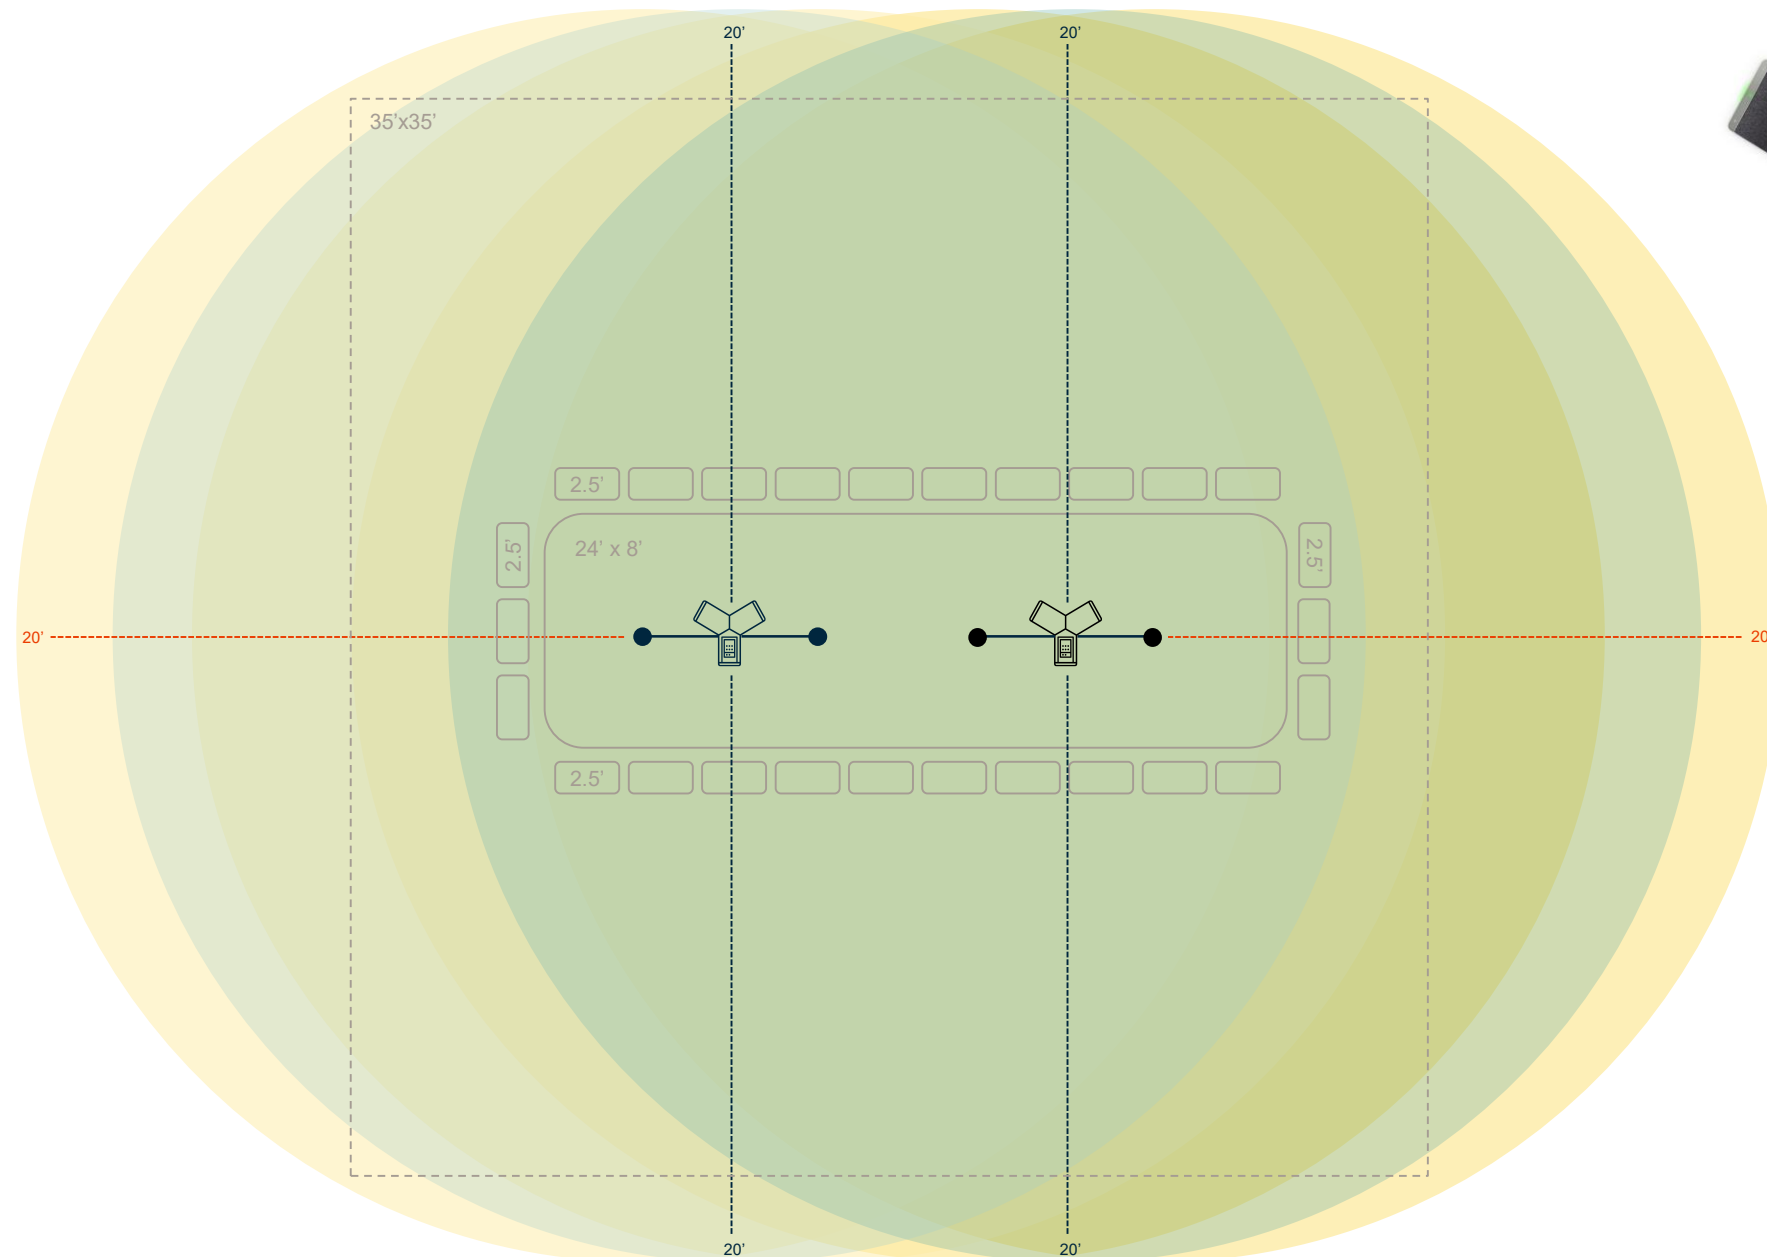

Note: area of microphone coverage simplified for illustrative purposes; actual coverage may differ

LARGE ROOM

KEY

- Trio 8800 / Trio C60 Daisy-chain (up to 3)
- EX microphones

CONFERENCE ROOM	NUMBER OF PEOPLE
Large	9-14
ROOM DIMENSIONS	TABLE DIMENSIONS
26' x 14"	Rectangle 16' x 5"
PRODUCT RECOMMENDATIONS	MIC PICK UP RANGE
Trio 8800 / Trio C60	6.1m / 20'
	<ul style="list-style-type: none"> Up to 20' for conference phone Exp mics have 7' cables then provides 20' mic pick up

Note: area of microphone coverage simplified for illustrative purposes; actual coverage may differ

EXTRA LARGE ROOM

KEY

 Trio C60 Daisy-chain (up to 3)

 EX microphones

CONFERENCE ROOM	NUMBER OF PEOPLE
Extra Large	15-20
ROOM DIMENSIONS	TABLE DIMENSIONS
35'x35'	Rectangle 24'x 8'
PRODUCT RECOMMENDATIONS	MIC PICK UP RANGE
Trio C60 Daisy Chain	Up to 20' for both conference phones
	Add expansion mics for additional 20' on either side (7' cables)

Note: area of microphone coverage simplified for illustrative purposes; actual coverage may differ

TRAINING ROOM 2

KEY

-  Trio 8800 / Trio C60 Daisy-chain (up to 3)
-  EX microphones

CONFERENCE ROOM	NUMBER OF PEOPLE
Training Room	20-40+
ROOM DIMENSIONS	TABLE DIMENSIONS
30'x30'	(U-shaped) 16' x 4' 16' x 4' 12' x 4'
PRODUCT RECOMMENDATIONS	MIC PICK UP RANGE
Trio C60 or Trio 8800 daisy chain and expansion mics in on the middle table	Up to 20' for both conference phones
	Add expansion mics for additional 20' on either side (7' cables)

Note: area of microphone coverage simplified for illustrative purposes; actual coverage may differ