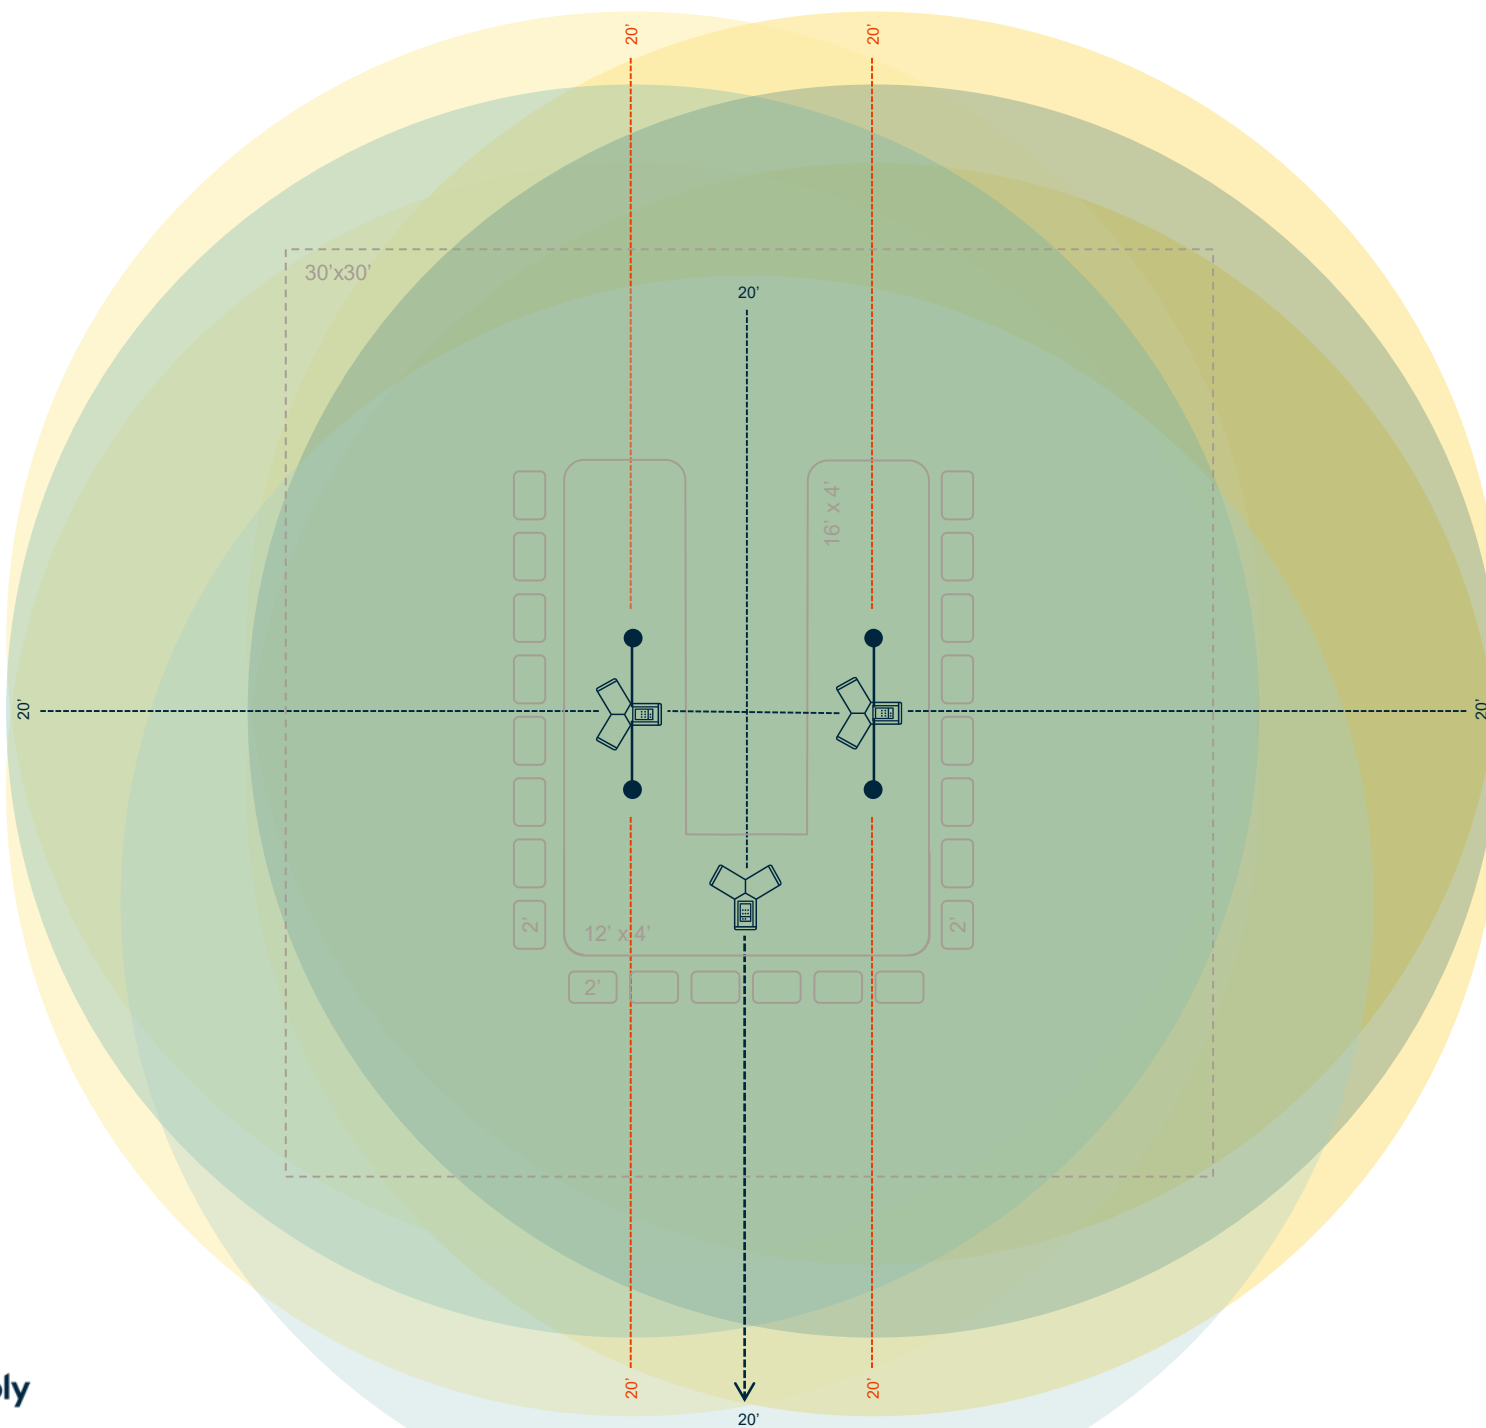

Note: area of microphone coverage simplified for illustrative purposes; actual coverage may differ

LARGE ROOM

KEY

- Trio 8800 / Trio C60 Daisy-chain (up to 3)
- EX microphones

CONFERENCE ROOM	NUMBER OF PEOPLE
Large	9-14
ROOM DIMENSIONS	TABLE DIMENSIONS
26' x 14"	Rectangle 16' x 5"
PRODUCT RECOMMENDATIONS	MIC PICK UP RANGE
Trio 8800 / Trio C60	6.1m / 20'
	<ul style="list-style-type: none"> Up to 20' for conference phone Exp mics have 7' cables then provides 20' mic pick up

Note: area of microphone coverage simplified for illustrative purposes; actual coverage may differ

EXTRA LARGE ROOM

KEY

 Trio C60 Daisy-chain (up to 3)

 EX microphones

CONFERENCE ROOM	NUMBER OF PEOPLE
Extra Large	15-20
ROOM DIMENSIONS	TABLE DIMENSIONS
35'x35'	Rectangle 24'x 8'
PRODUCT RECOMMENDATIONS	MIC PICK UP RANGE
Trio C60 Daisy Chain	Up to 20' for both conference phones
	Add expansion mics for additional 20' on either side (7' cables)

Note: area of microphone coverage simplified for illustrative purposes; actual coverage may differ

TRAINING ROOM 2

KEY

-  Trio 8800 / Trio C60 Daisy-chain (up to 3)
-  EX microphones

CONFERENCE ROOM	NUMBER OF PEOPLE
Training Room	20-40+
ROOM DIMENSIONS	TABLE DIMENSIONS
30'x30'	(U-shaped) 16' x 4' 16' x 4' 12' x 4'
PRODUCT RECOMMENDATIONS	MIC PICK UP RANGE
Trio C60 or Trio 8800 daisy chain and expansion mics in on the middle table	Up to 20' for both conference phones
	Add expansion mics for additional 20' on either side (7' cables)

Note: area of microphone coverage simplified for illustrative purposes; actual coverage may differ