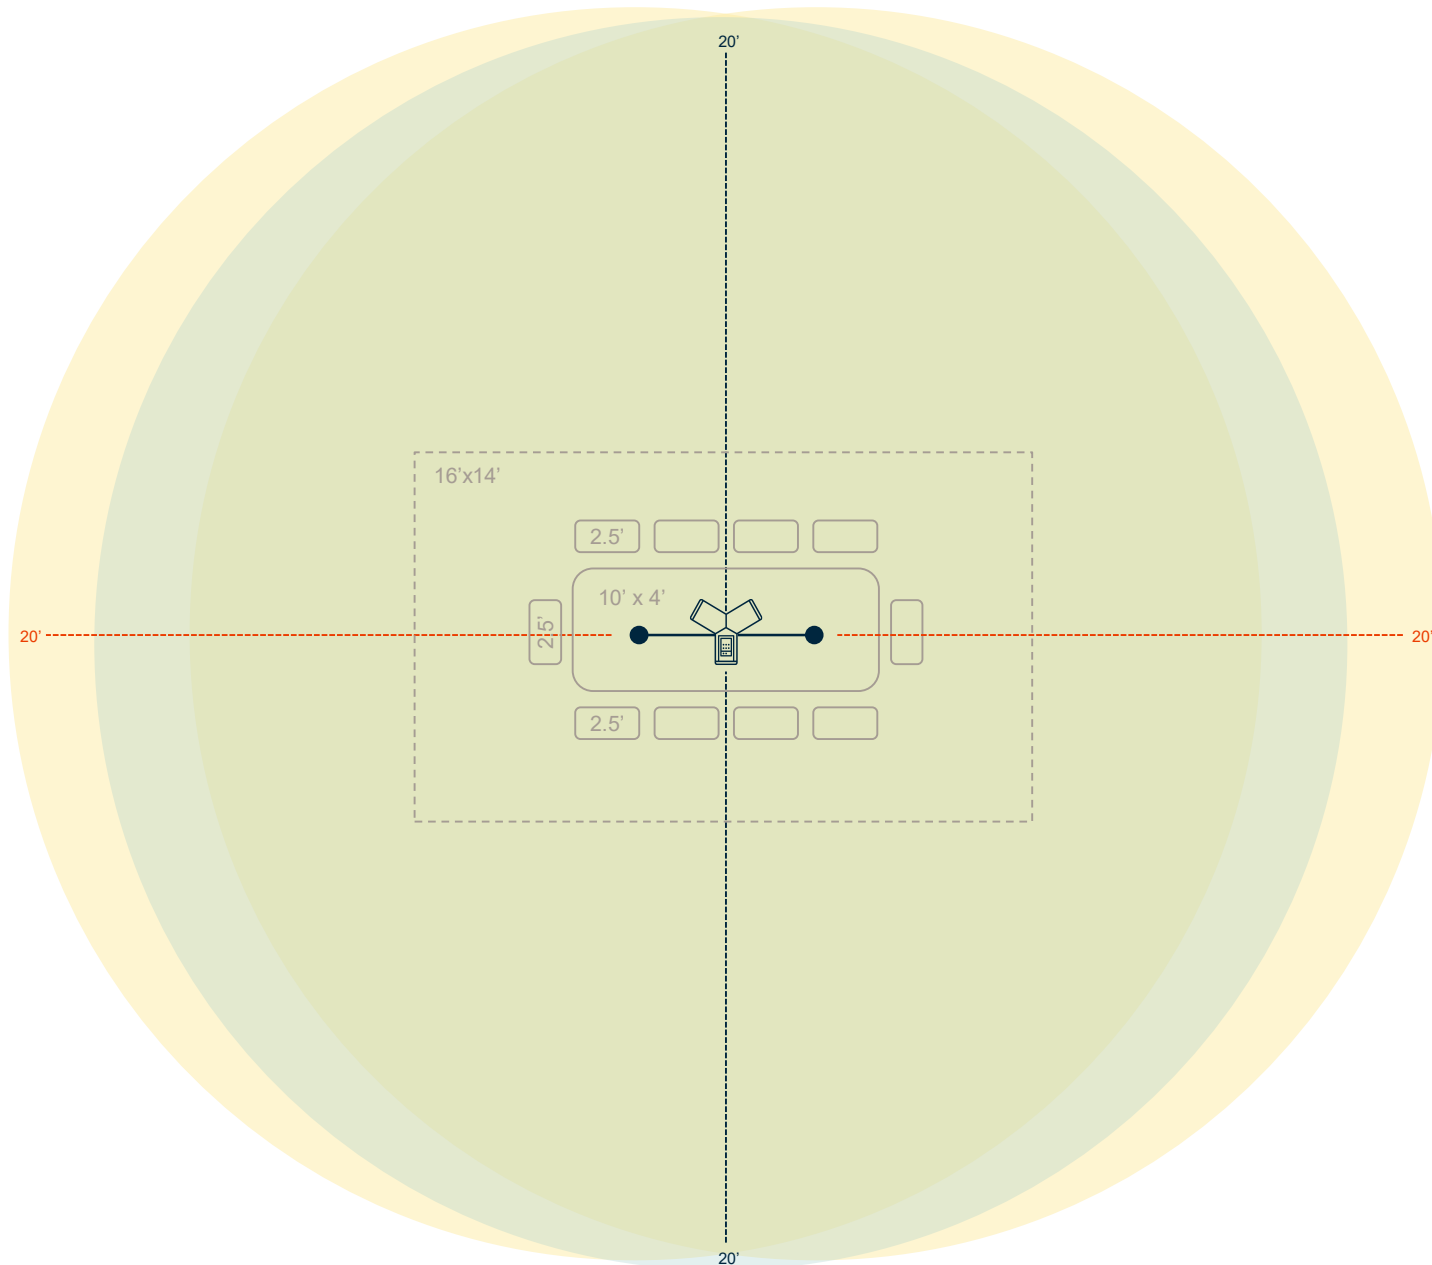

MEDIUM ROOM — TEAMS

KEY

- Trio C60
- EX microphones

CONFERENCE ROOM	NUMBER OF PEOPLE
Medium	6-12
ROOM DIMENSIONS	TABLE DIMENSIONS
16' x 14'	10' x 4'
PRODUCT RECOMMENDATIONS	MIC PICK UP RANGE
Trio C60 — TEAMS	Up to 20'
	<ul style="list-style-type: none"> Add expansion microphones for additional 20' (cable length is 7')

Note: area of microphone coverage simplified for illustrative purposes; actual coverage may differ

LARGE ROOM

KEY

- Trio 8800 / Trio C60 Daisy-chain (up to 3)
- EX microphones

CONFERENCE ROOM	NUMBER OF PEOPLE
Large	9-14
ROOM DIMENSIONS	TABLE DIMENSIONS
26' x 14"	Rectangle 16' x 5"
PRODUCT RECOMMENDATIONS	MIC PICK UP RANGE
Trio 8800 / Trio C60	6.1m / 20'
	<ul style="list-style-type: none"> Up to 20' for conference phone Exp mics have 7' cables then provides 20' mic pick up

Note: area of microphone coverage simplified for illustrative purposes; actual coverage may differ

EXTRA LARGE ROOM

KEY

 Trio C60 Daisy-chain (up to 3)

 EX microphones

CONFERENCE ROOM	NUMBER OF PEOPLE
Extra Large	15-20
ROOM DIMENSIONS	TABLE DIMENSIONS
35'x35'	Rectangle 24'x 8'
PRODUCT RECOMMENDATIONS	MIC PICK UP RANGE
Trio C60 Daisy Chain	Up to 20' for both conference phones
	Add expansion mics for additional 20' on either side (7' cables)

Note: area of microphone coverage simplified for illustrative purposes; actual coverage may differ

TRAINING ROOM 2

KEY

-  Trio 8800 / Trio C60 Daisy-chain (up to 3)
-  EX microphones

CONFERENCE ROOM	NUMBER OF PEOPLE
Training Room	20-40+
ROOM DIMENSIONS	TABLE DIMENSIONS
30'x30'	(U-shaped) 16' x 4' 16' x 4' 12' x 4'
PRODUCT RECOMMENDATIONS	MIC PICK UP RANGE
Trio C60 or Trio 8800 daisy chain and expansion mics in on the middle table	Up to 20' for both conference phones
	Add expansion mics for additional 20' on either side (7' cables)