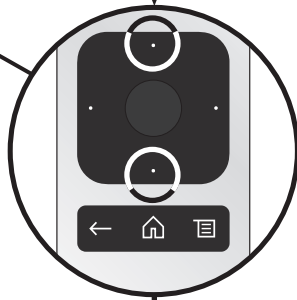

#### 4 Polycom RealPresence® Group 700

5

6

Refer to the *Polycom® RealPresence® Group Series Administrator Guide* for more information.

**1** ⏏ 5 seconds  
LED: fast blue blink

**2**

**3** To exit ⏏, press any key on remote except up/down arrows. LED: blue