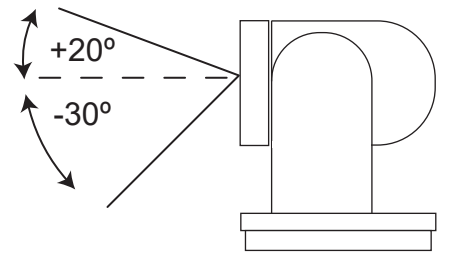

#### 4 Polycom RealPresence® Group 700

5

6

Refer to the *Polycom® RealPresence® Group Series Administrator Guide* for more information.

**1** ⏏ 5 seconds  
LED: fast blue blink

**2**

**3** To exit ⏏, press any key on remote except up/down arrows. LED: blue