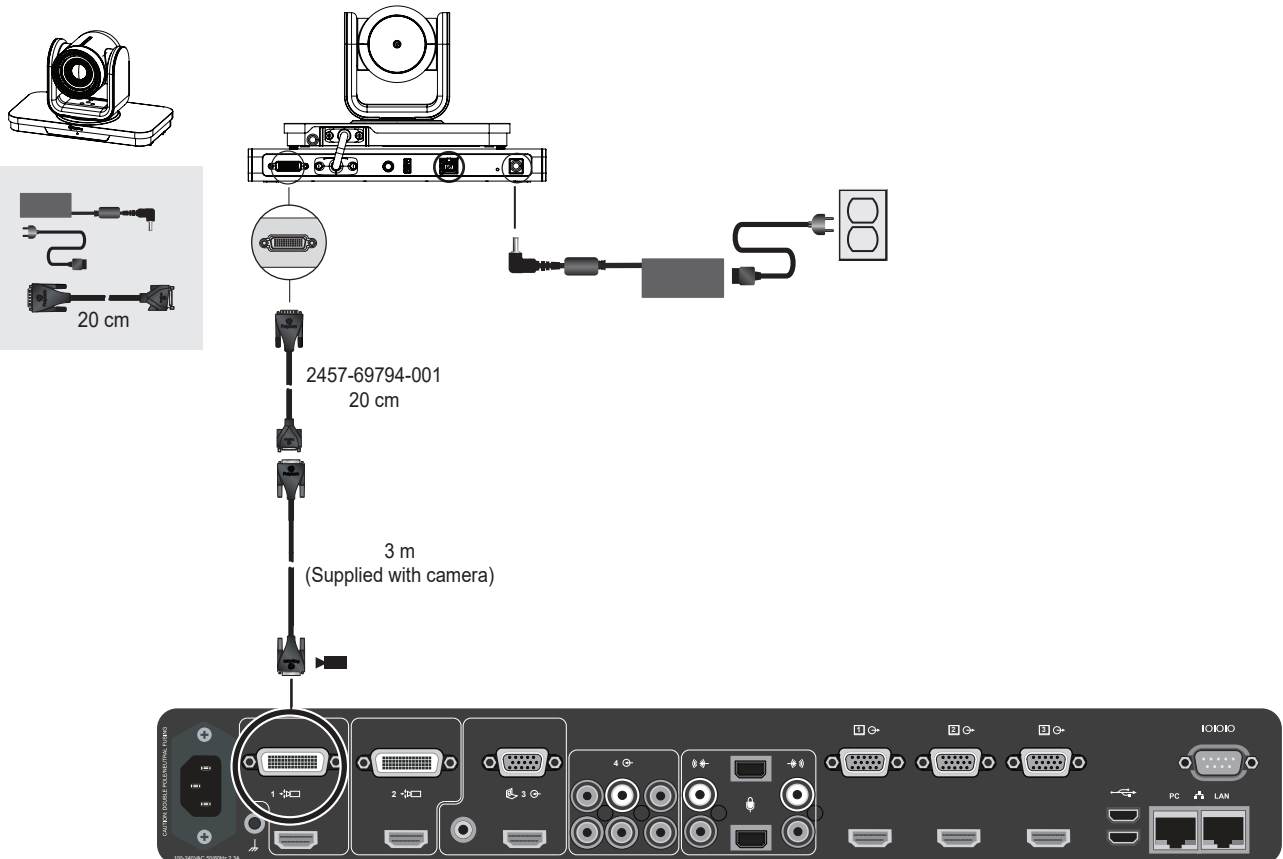

#### 4 Polycom RealPresence® Group 700

5

6

Refer to the *Polycom® RealPresence® Group Series Administrator Guide* for more information.

**1** ⏏ 5 seconds  
LED: fast blue blink

**2**

**3** To exit ⏏, press any key on remote except up/down arrows. LED: blue