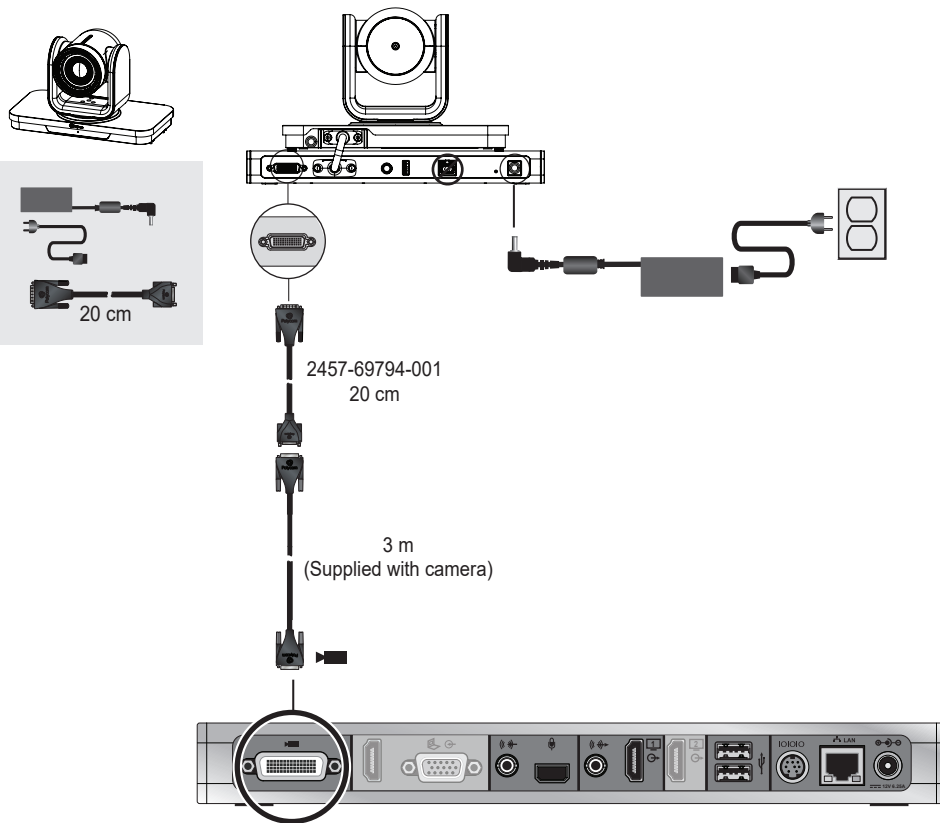

#### 4 Polycom RealPresence® Group 700

5

6

Refer to the *Polycom® RealPresence® Group Series Administrator Guide* for more information.

**1** ⏏ 5 seconds  
LED: fast blue blink

**2**

**3** To exit ⏏, press any key on remote except up/down arrows. LED: blue