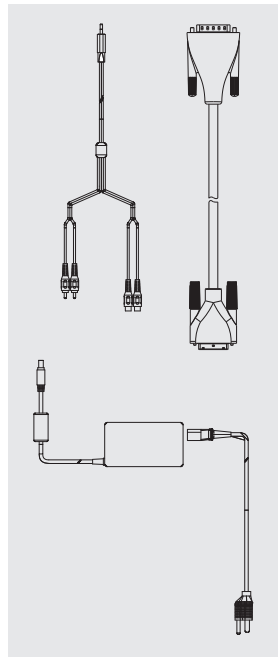

For information about the Taiwan RoHS Matrix, refer to <http://support.polycom.com>.

December 2019

1725-69477-001L

5 Mount on a Wall

Total weight:
4.7 kg (10.36 lbs)

(4) Wafer Head
Phillips Self-
Drilling Screw

(4) Plastic Insert
for Concrete Wall

6 Using Polycom EagleEye Director II with Polycom RealPresence Group Series

f1 Using Polycom EagleEye Director II with Polycom RealPresence Group Series 300/310/500

f2 Using Polycom EagleEye Director II with Polycom RealPresence Group Series 700