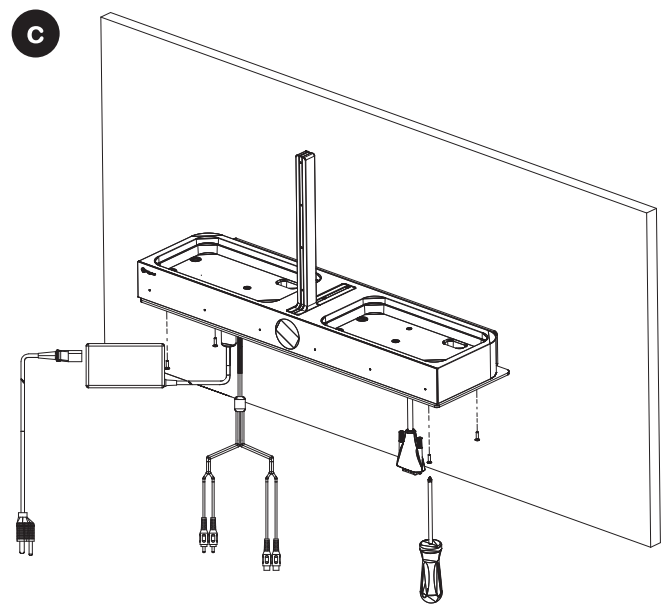

6 Using Polycom EagleEye Director II with Polycom RealPresence Group Series