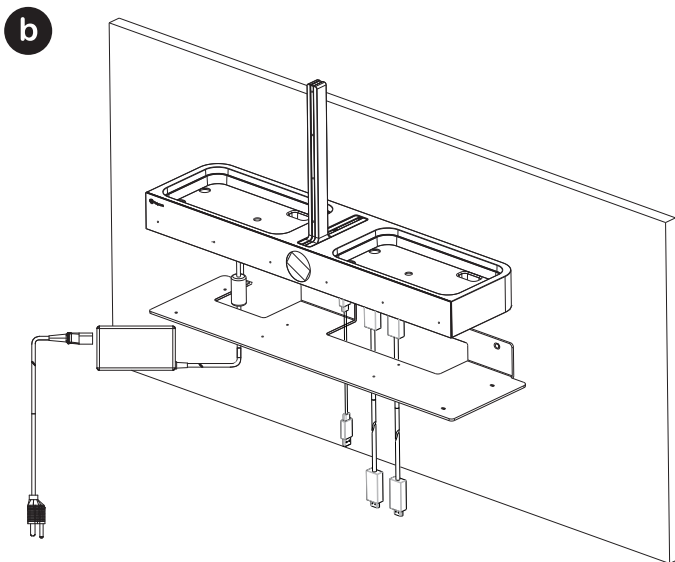

7 Using Polycom EagleEye Director II as a USB Camera