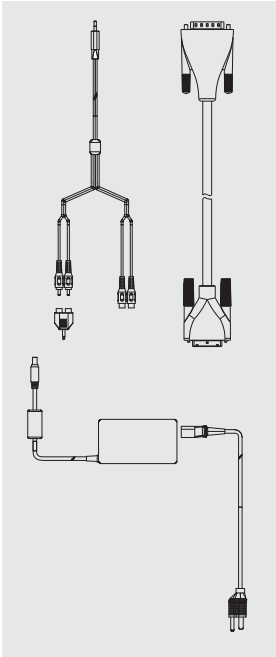

f3 Using Polycom EagleEye Director II with Poly G7500