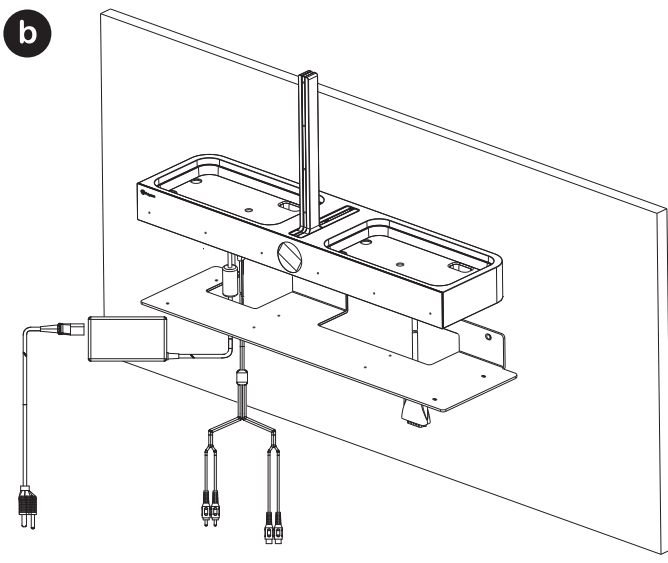

For information about the Taiwan RoHS Matrix, refer to <http://support.polycom.com>.

December 2019

1725-69477-001L

5 Mount on a Wall

Total weight:
4.7 kg (10.36 lbs)

(4) Wafer Head
Phillips Self-
Drilling Screw

(4) Plastic Insert
for Concrete Wall

6 Using Polycom EagleEye Director II with Polycom RealPresence Group Series

f1 Using Polycom EagleEye Director II with Polycom RealPresence Group Series 300/310/500

f2 Using Polycom EagleEye Director II with Polycom RealPresence Group Series 700