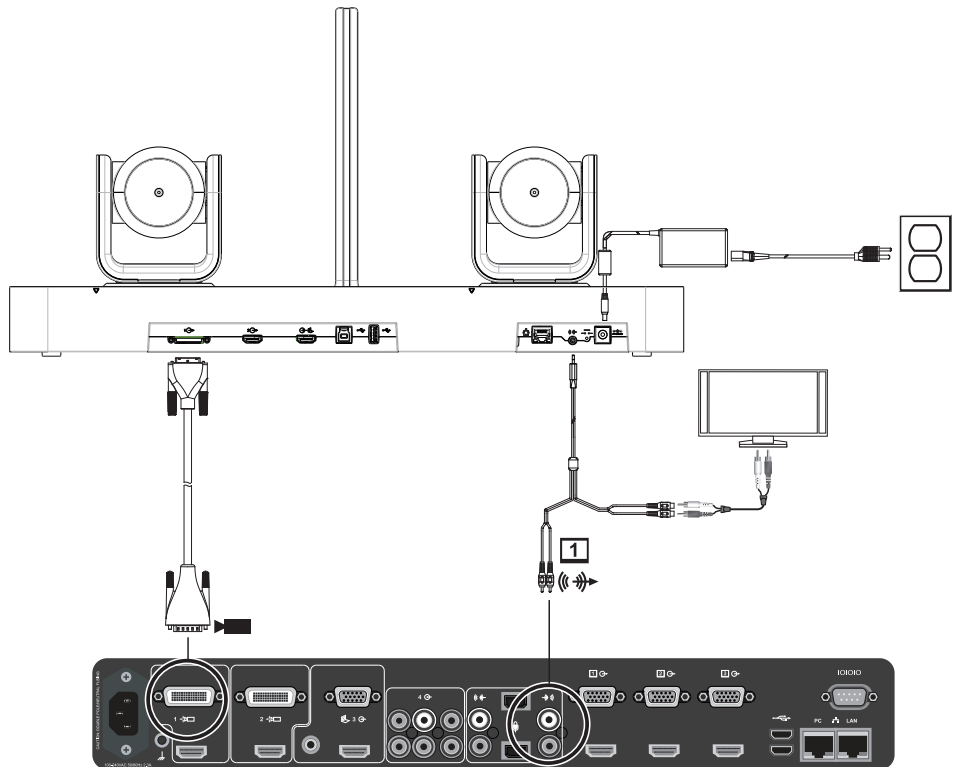

For information about the Taiwan RoHS Matrix, refer to <http://support.polycom.com>.

December 2019

1725-69477-001L

5 Mount on a Wall

Total weight:
4.7 kg (10.36 lbs)

(4) Wafer Head
Phillips Self-
Drilling Screw

(4) Plastic Insert
for Concrete Wall

6 Using Polycom EagleEye Director II with Polycom RealPresence Group Series

f1 Using Polycom EagleEye Director II with Polycom RealPresence Group Series 300/310/500

f2 Using Polycom EagleEye Director II with Polycom RealPresence Group Series 700