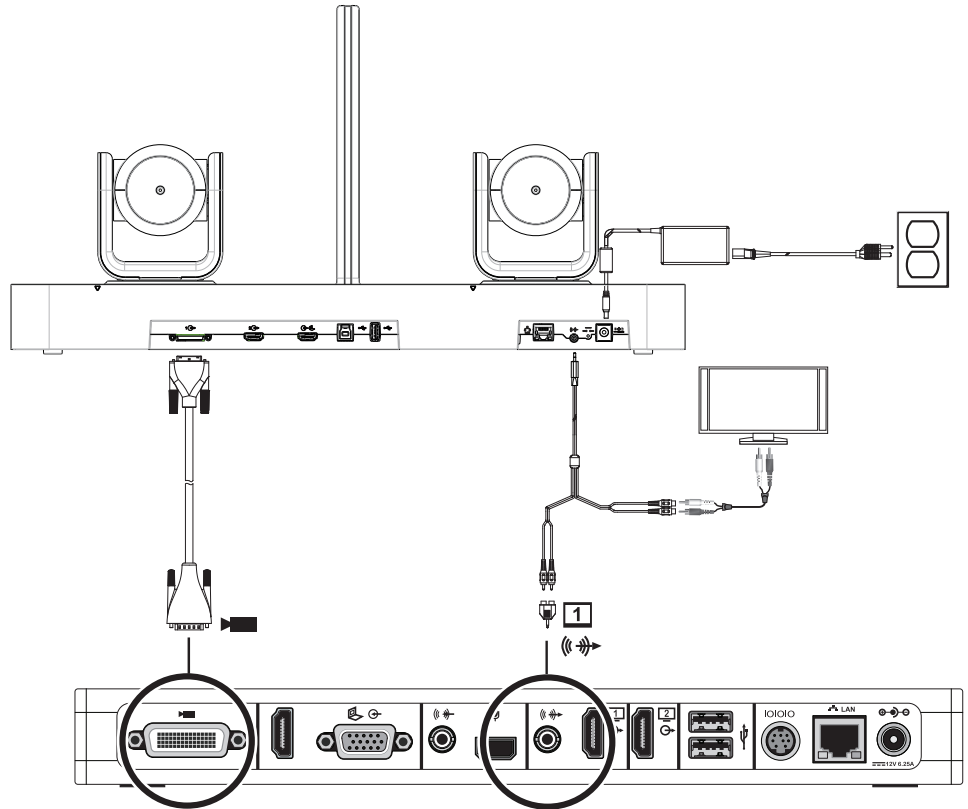

f1 Using Polycom EagleEye Director II with Polycom RealPresence Group Series 300/310/500