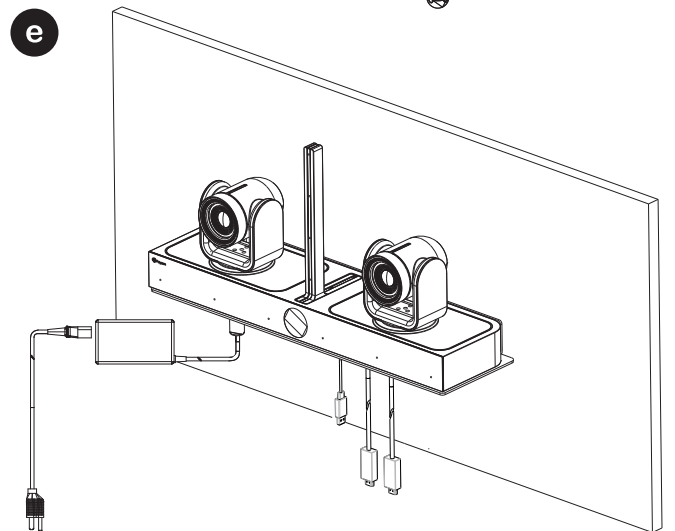

7 Using Polycom EagleEye Director II as a USB Camera