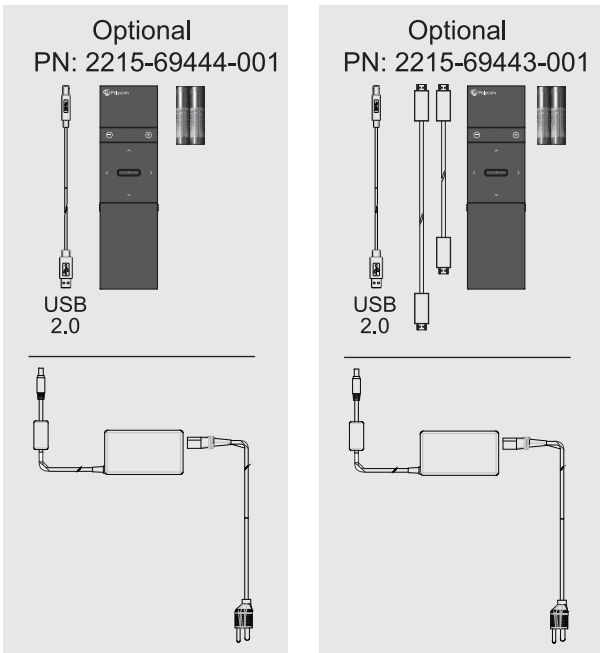

7 Using Polycom EagleEye Director II as a USB Camera