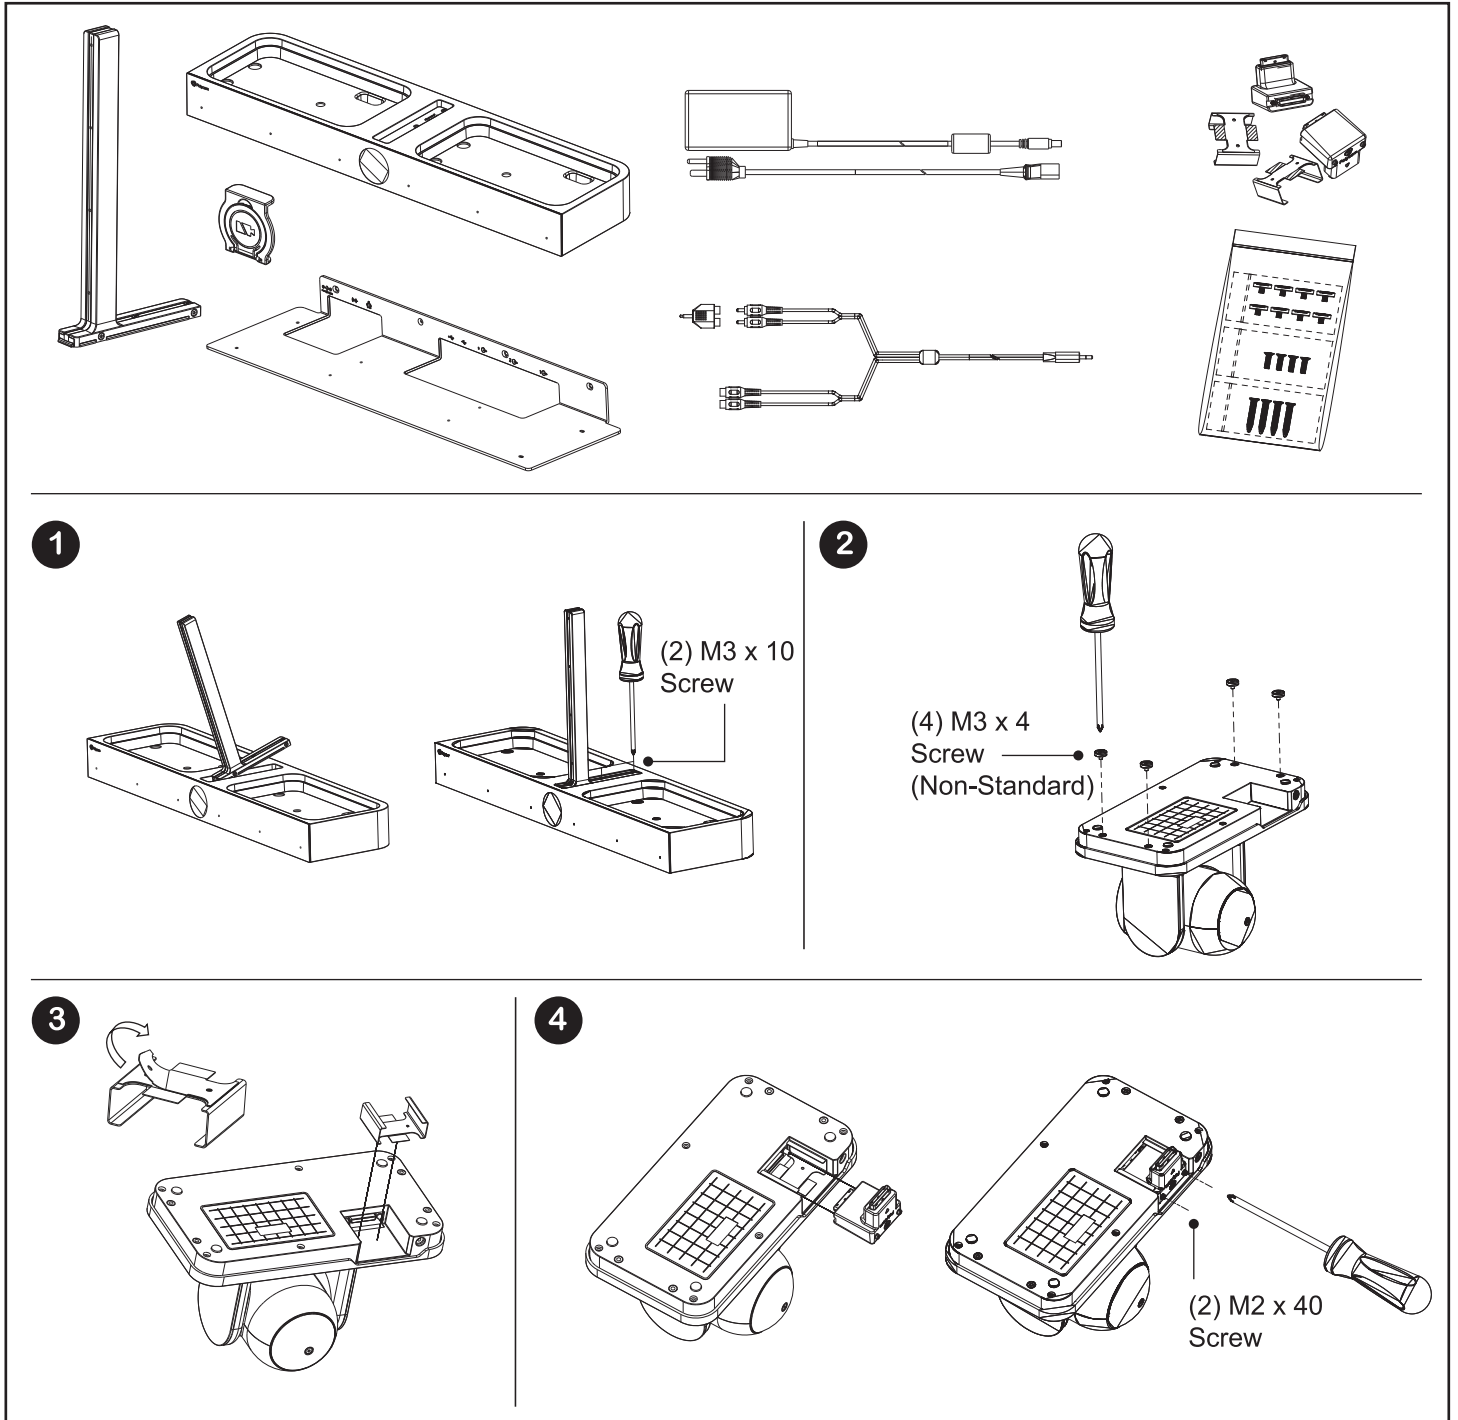

Polycom EagleEye Director II

www.polycom.com

© 2019, Polycom, Inc. All rights reserved. POLYCOM® and the names and marks associated with Polycom's products are trademarks and/or service marks of Polycom, Inc. and are registered and/or common law marks in the United States and various other countries

For information about the Taiwan RoHS Matrix, refer to <http://support.polycom.com>.

December 2019

1725-69477-001L