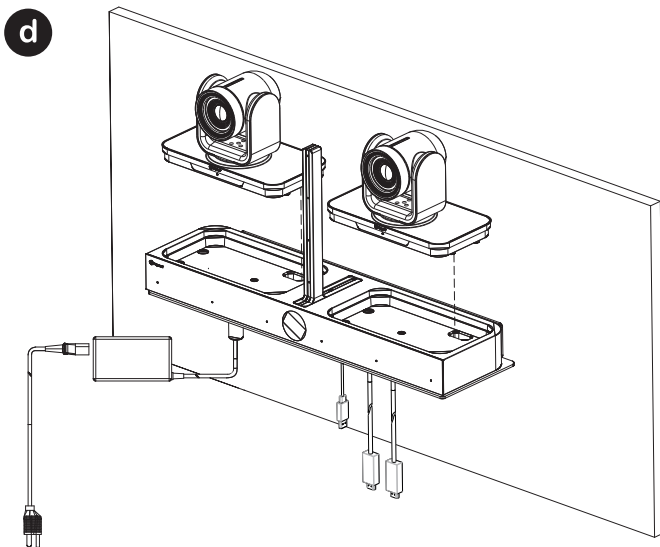

7 Using Polycom EagleEye Director II as a USB Camera