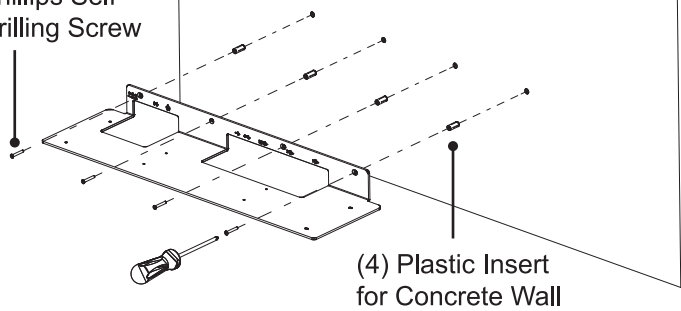

For information about the Taiwan RoHS Matrix, refer to <http://support.polycom.com>.

December 2019

1725-69477-001L

5 Mount on a Wall

Total weight:
4.7 kg (10.36 lbs)

(4) Wafer Head
Phillips Self-
Drilling Screw