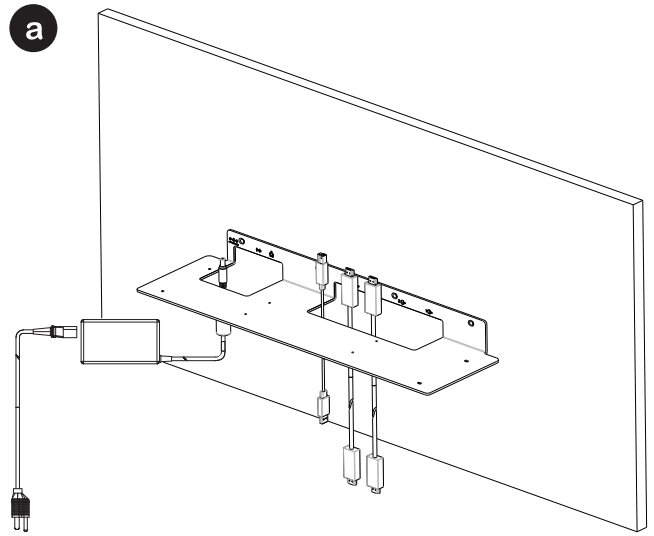

7 Using Polycom EagleEye Director II as a USB Camera