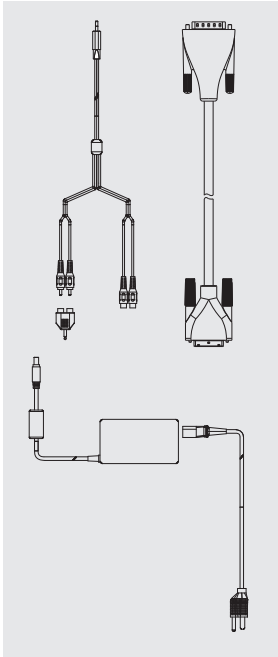

f1 Using Polycom EagleEye Director II with Polycom RealPresence Group Series 300/310/500