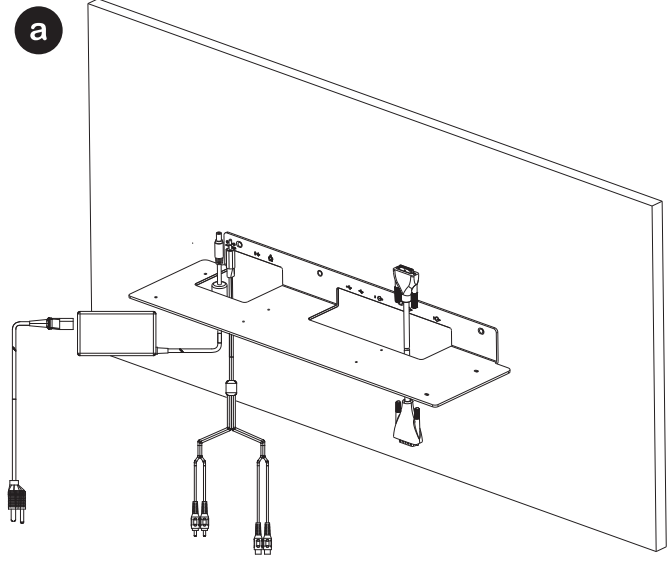

6 Using Polycom EagleEye Director II with Polycom RealPresence Group Series