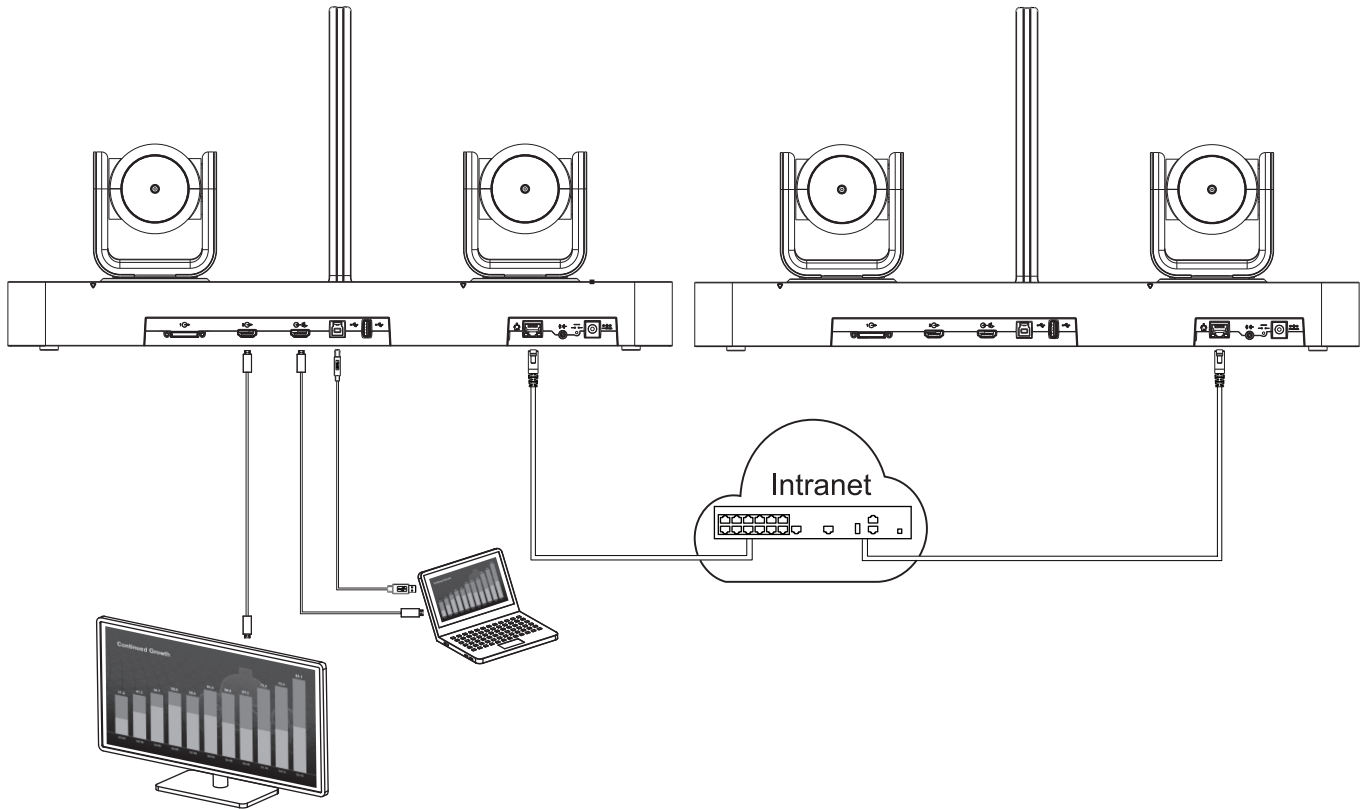

8 Polycom EagleEye Director II Cascading Cabling

Mode: Polycom RealPresence Group Series/
Poly G7500
Primary

Mode: Polycom RealPresence Group Series/
Poly G7500
Secondary

8 Polycom EagleEye Director II Cascading Cabling

Mode: Connect Your Own Device
Primary

Mode: Connect Your Own Device
Secondary

9

10

a

b

c

d