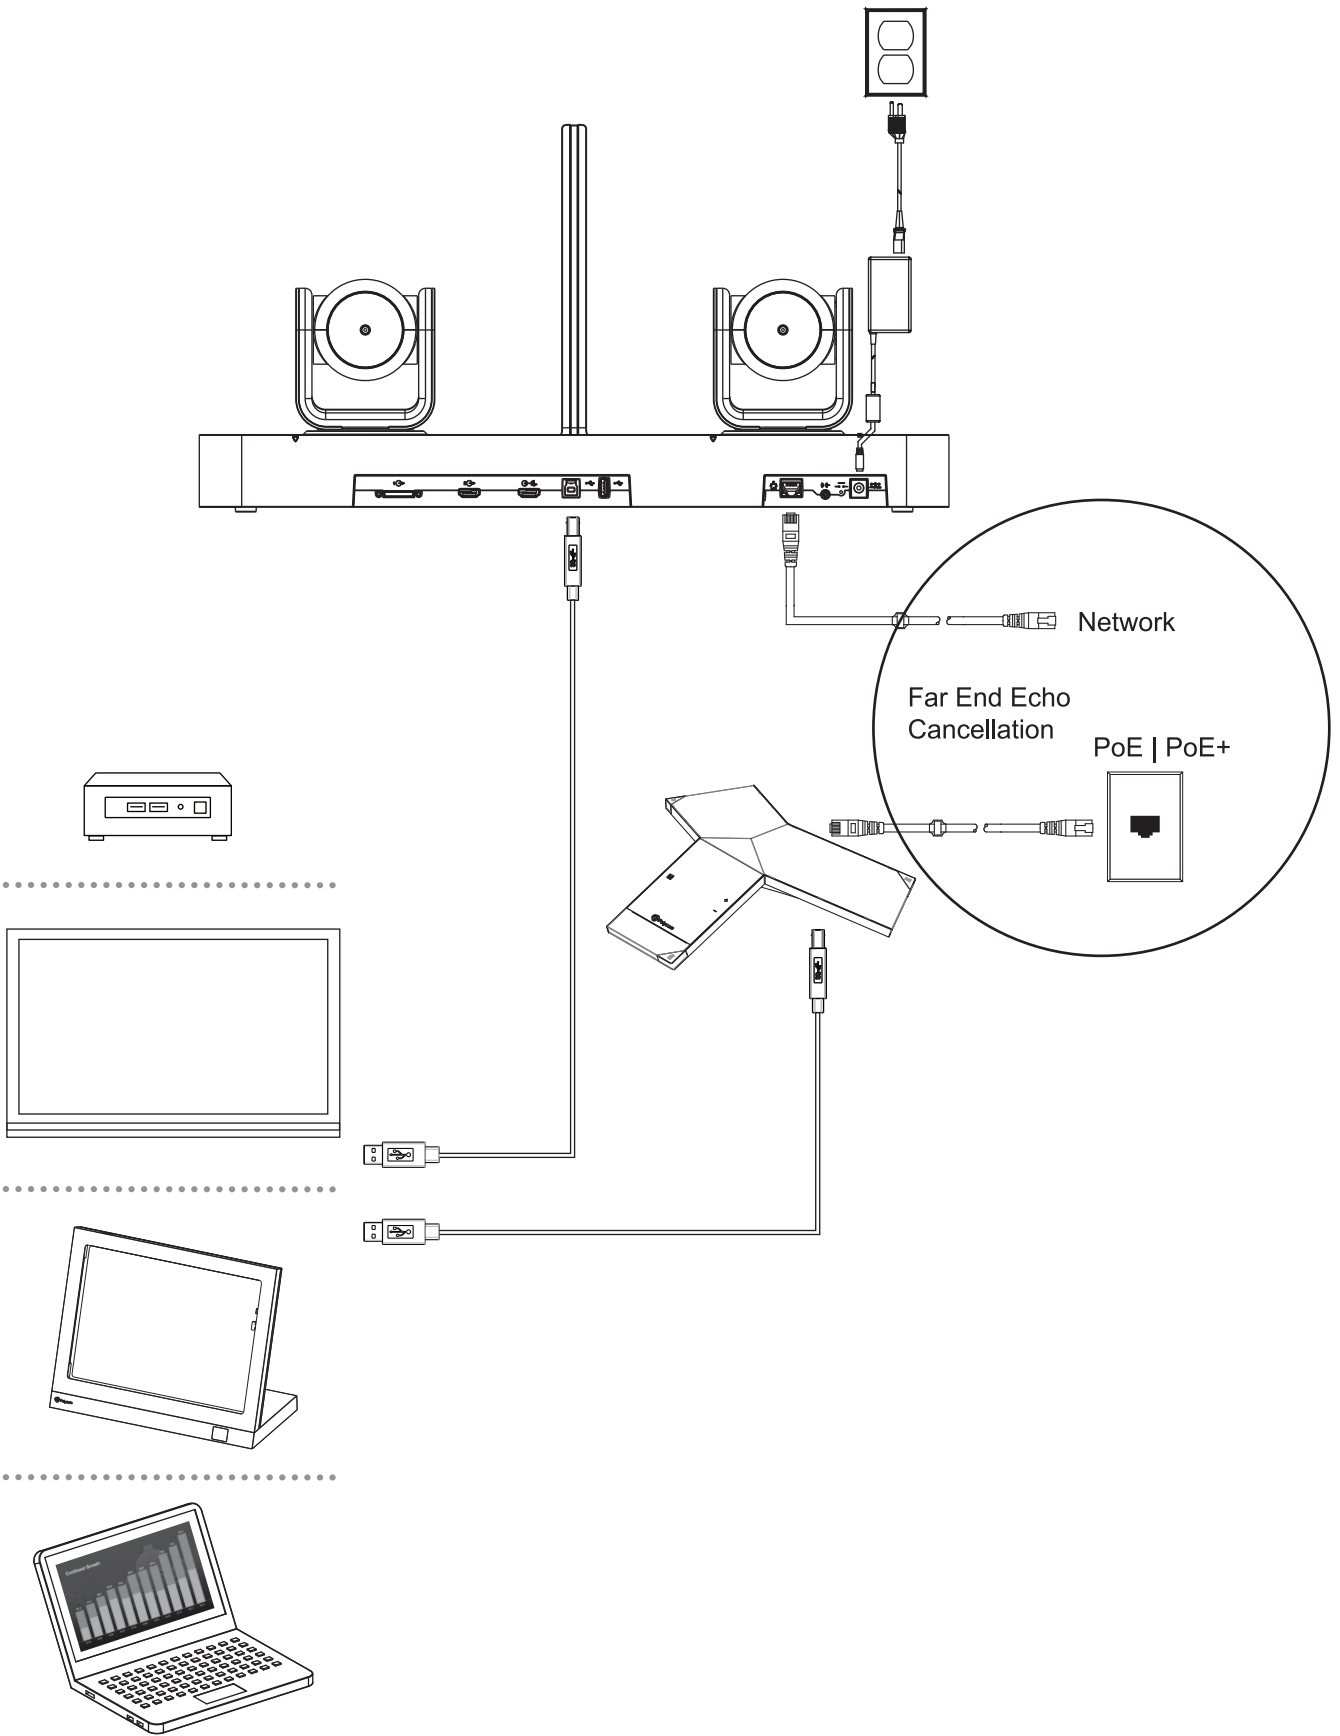

f3 Using Polycom EagleEye Director II with Poly G7500

7 Using Polycom EagleEye Director II as a USB Camera

f1 Using Polycom EagleEye Director II with a Laptop Running Skype for Business

f2 Using Polycom EagleEye Director II and Poly Trio with Microsoft Surface Hub, Microsoft Teams Room, Zoom, or PC

Mode: Connect Your Own Device
Primary

Mode: Connect Your Own Device
Secondary

9

10

a

b

c

d