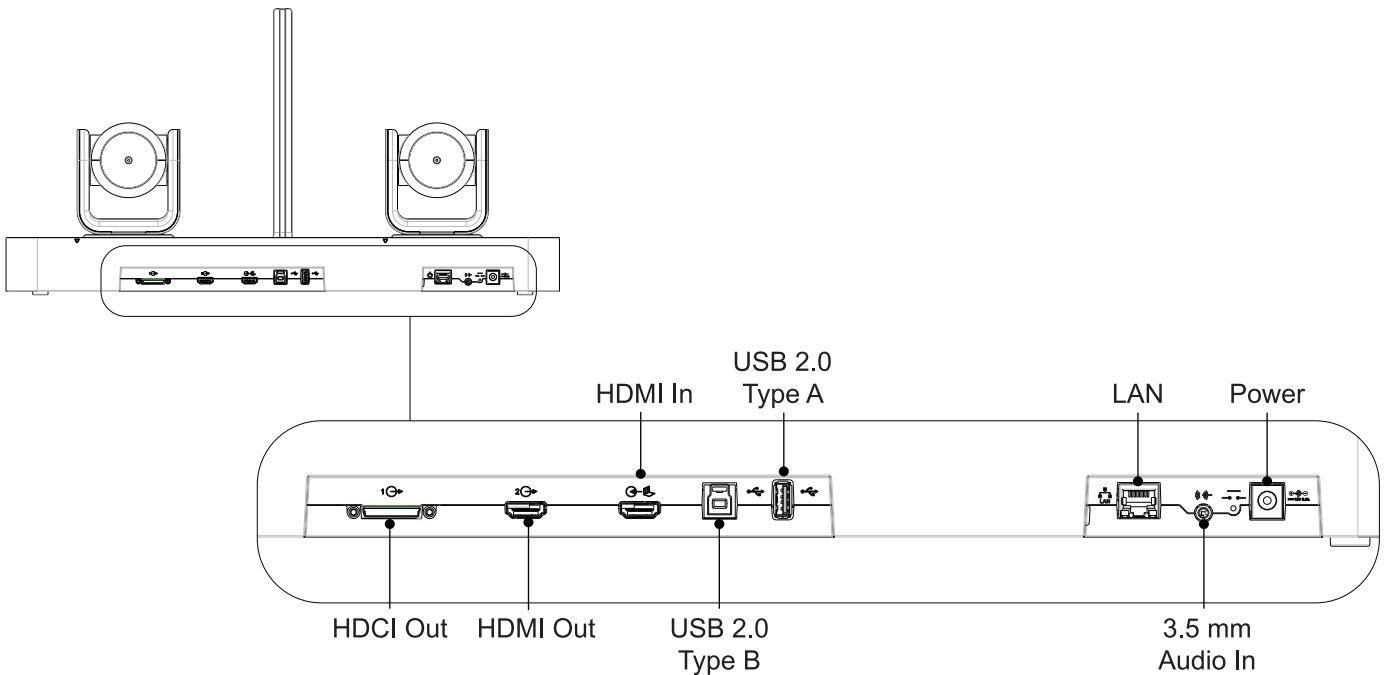

For information about the Taiwan RoHS Matrix, refer to <http://support.polycom.com>.

December 2019

1725-69477-001L

5 Mount on a Wall

Total weight:
4.7 kg (10.36 lbs)

(4) Wafer Head
Phillips Self-
Drilling Screw

(4) Plastic Insert
for Concrete Wall

6 Using Polycom EagleEye Director II with Polycom RealPresence Group Series

f1 Using Polycom EagleEye Director II with Polycom RealPresence Group Series 300/310/500

f2 Using Polycom EagleEye Director II with Polycom RealPresence Group Series 700