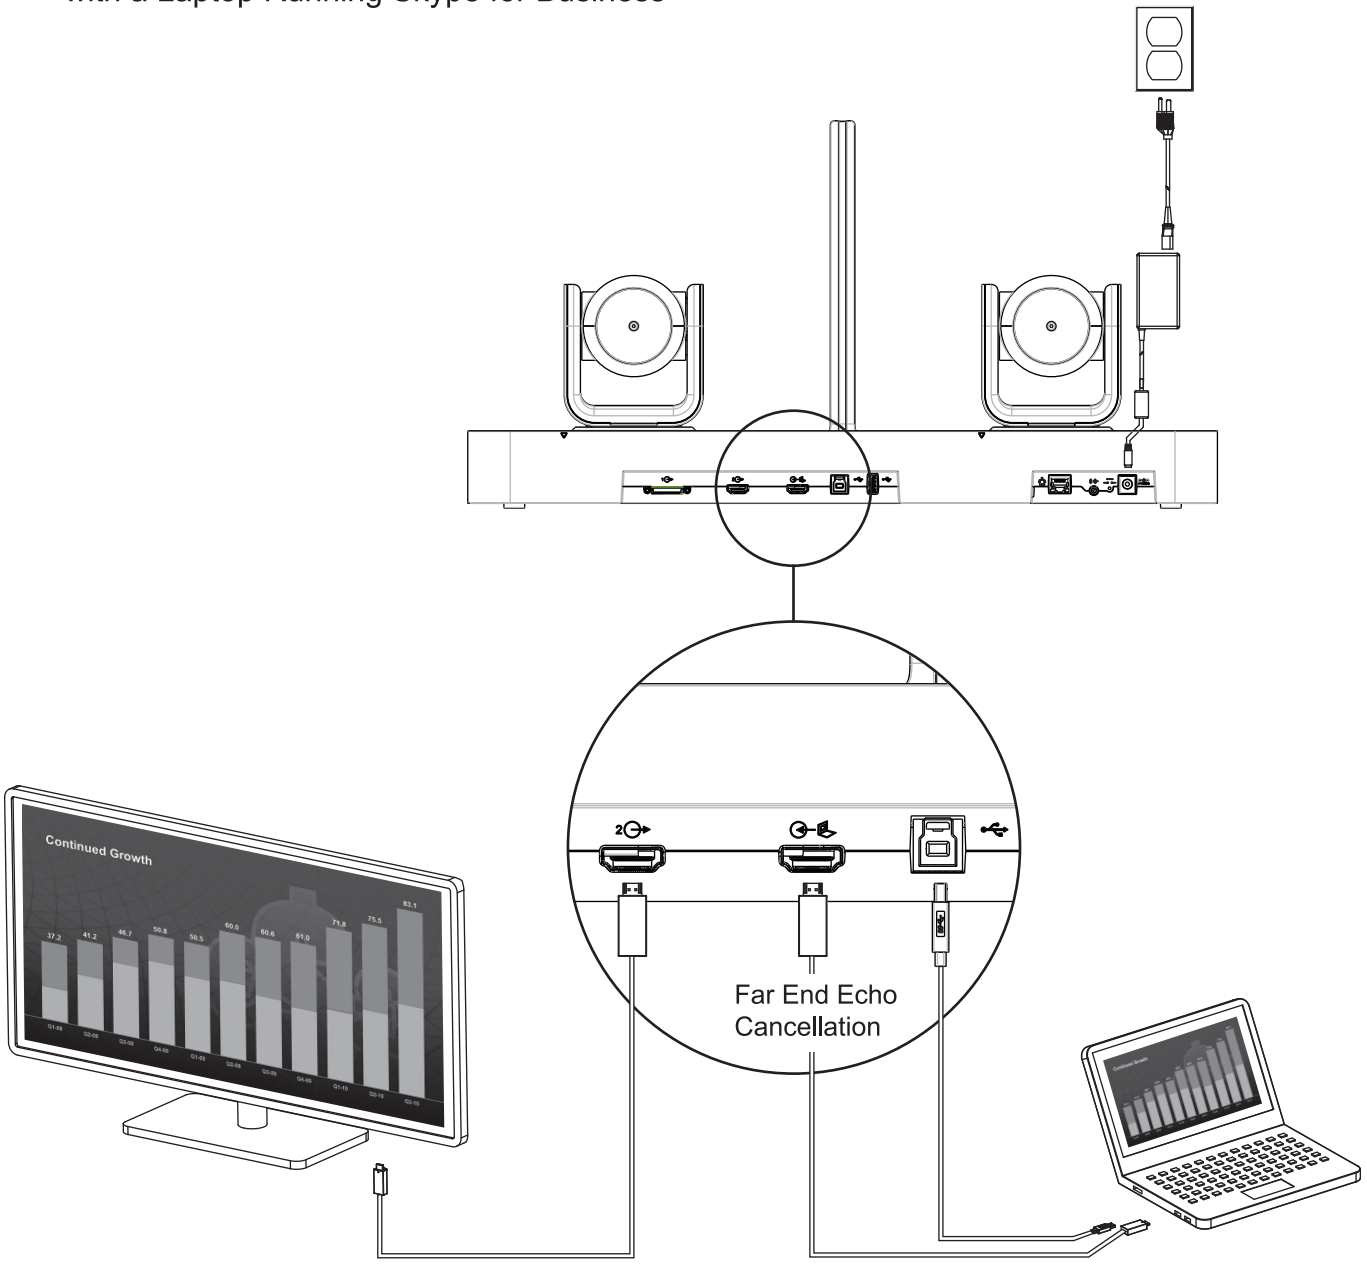

f1 Using Polycom EagleEye Director II with a Laptop Running Skype for Business