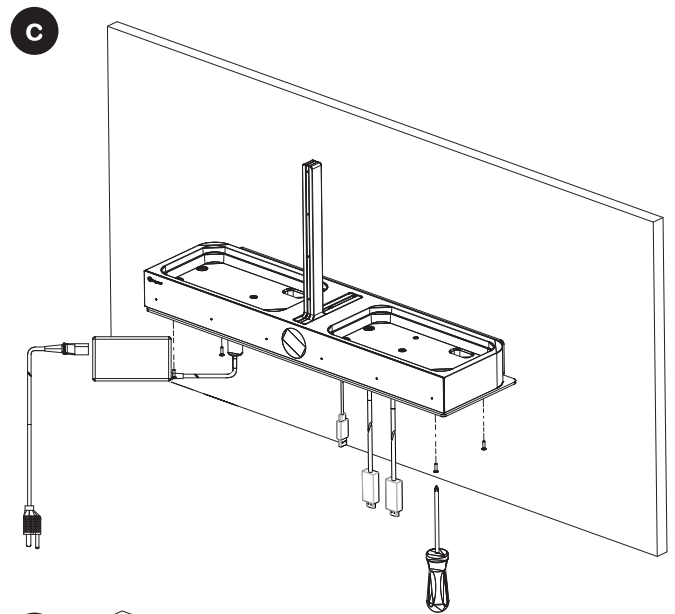

7 Using Polycom EagleEye Director II as a USB Camera