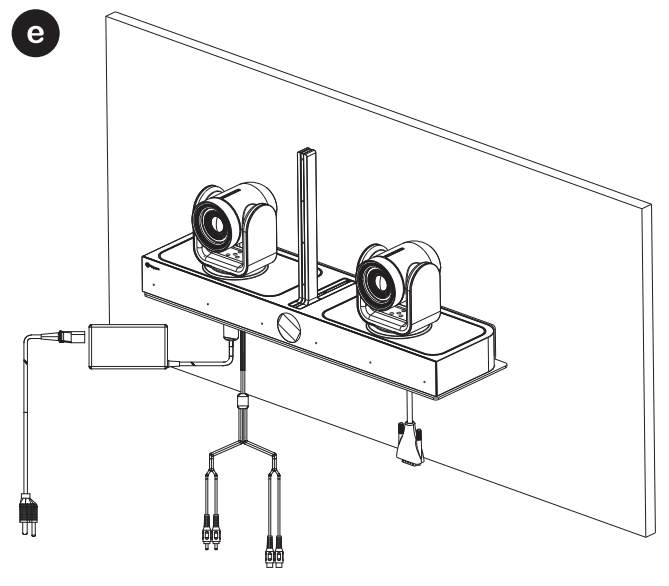

6 Using Polycom EagleEye Director II with Polycom RealPresence Group Series