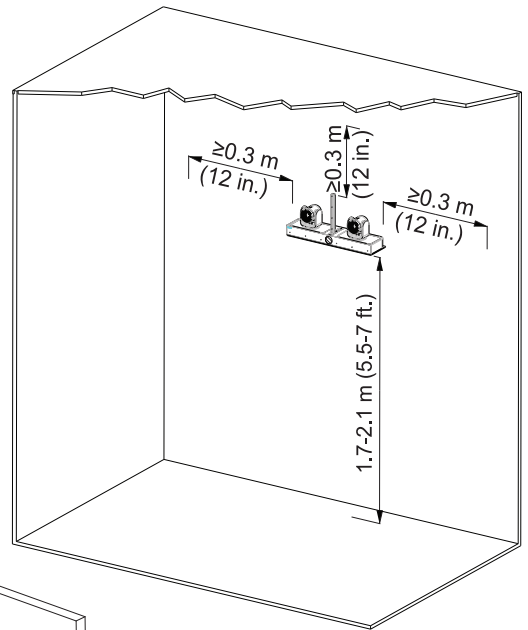

For information about the Taiwan RoHS Matrix, refer to <http://support.polycom.com>.

December 2019

1725-69477-001L

5 Mount on a Wall

Total weight:
4.7 kg (10.36 lbs)

(4) Wafer Head
Phillips Self-
Drilling Screw