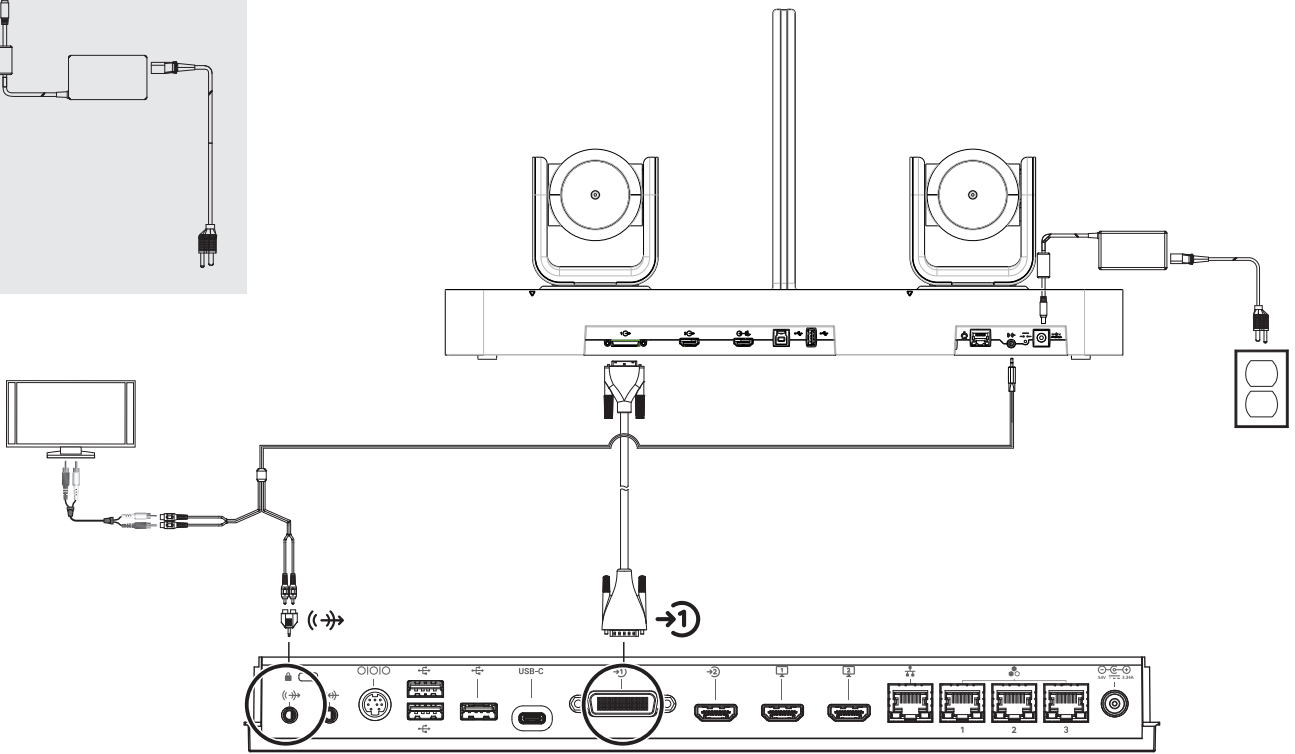

f3 Using Polycom EagleEye Director II with Poly G7500