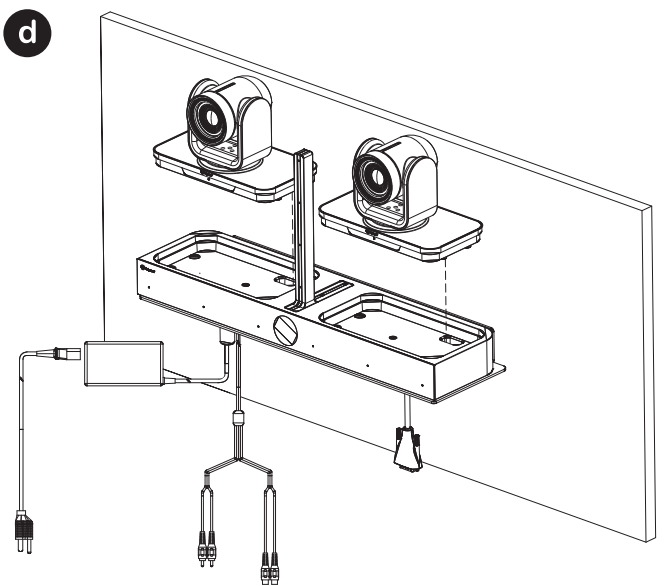

6 Using Polycom EagleEye Director II with Polycom RealPresence Group Series