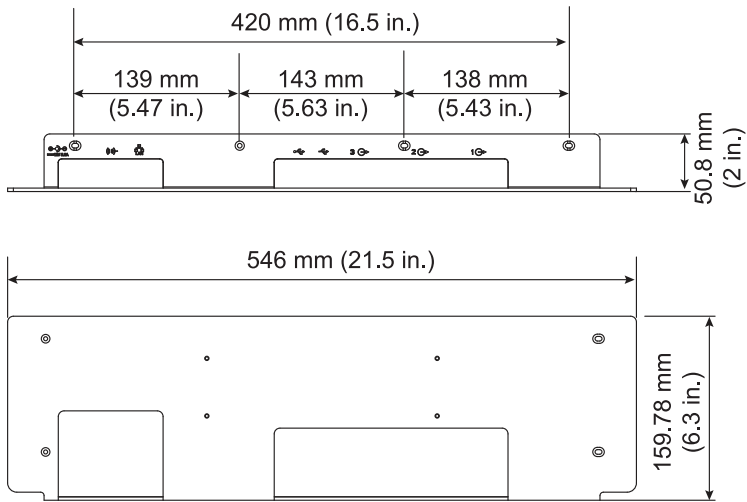

For information about the Taiwan RoHS Matrix, refer to <http://support.polycom.com>.

December 2019

1725-69477-001L

5 Mount on a Wall

Total weight:
4.7 kg (10.36 lbs)

(4) Wafer Head
Phillips Self-
Drilling Screw