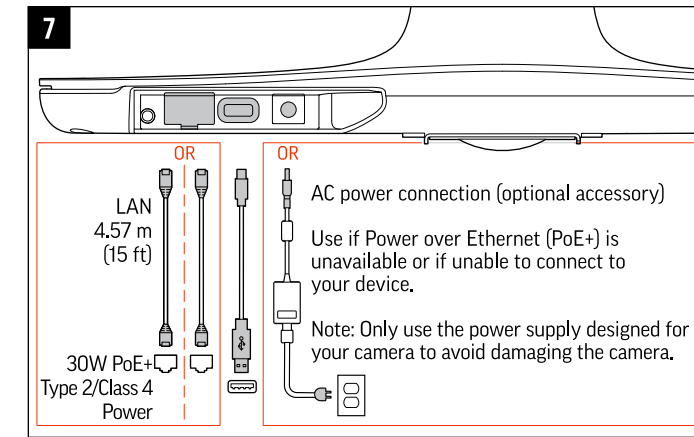

QUICK START

POLY STUDIO E70 CAMERA WITH WALL MOUNT

poly.com/setup/studio-e70

DOWNLOAD SOFTWARE

POLY LENS

poly.com/lens

CONTENTS

poly.com/setup/studio-e70

© 2023 Poly. All trademarks are the property of their respective owners.

1725-86887-001F 03.23

Recyclable where facilities exist