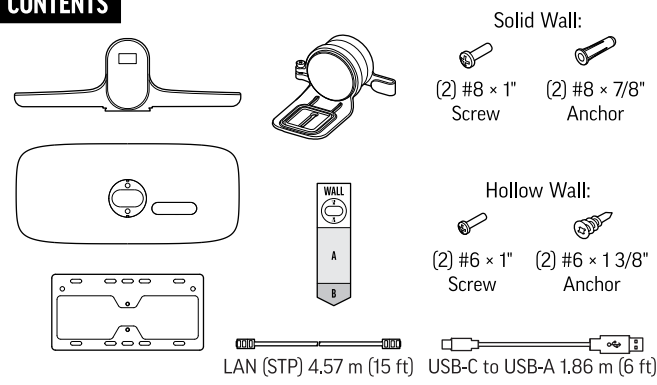

QUICK START

POLY STUDIO E70 CAMERA WITH WALL MOUNT

poly.com/setup/studio-e70

DOWNLOAD SOFTWARE

POLY LENS

poly.com/lens

CONTENTS

poly.com/setup/studio-e70

© 2023 Poly. All trademarks are the property of their respective owners.

1725-86887-001F 03.23

Recyclable where facilities exist