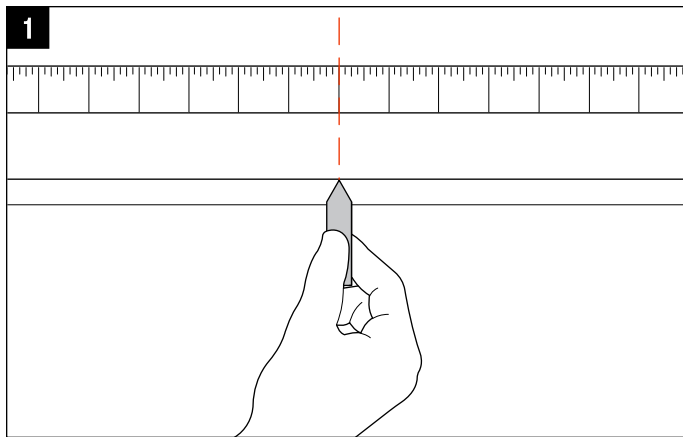

QUICK START

POLY STUDIO E70 CAMERA WITH WALL MOUNT

poly.com/setup/studio-e70

DOWNLOAD SOFTWARE

POLY LENS

poly.com/lens

CONTENTS

poly.com/setup/studio-e70

© 2023 Poly. All trademarks are the property of their respective owners.

1725-86887-001F 03.23

Recyclable where facilities exist